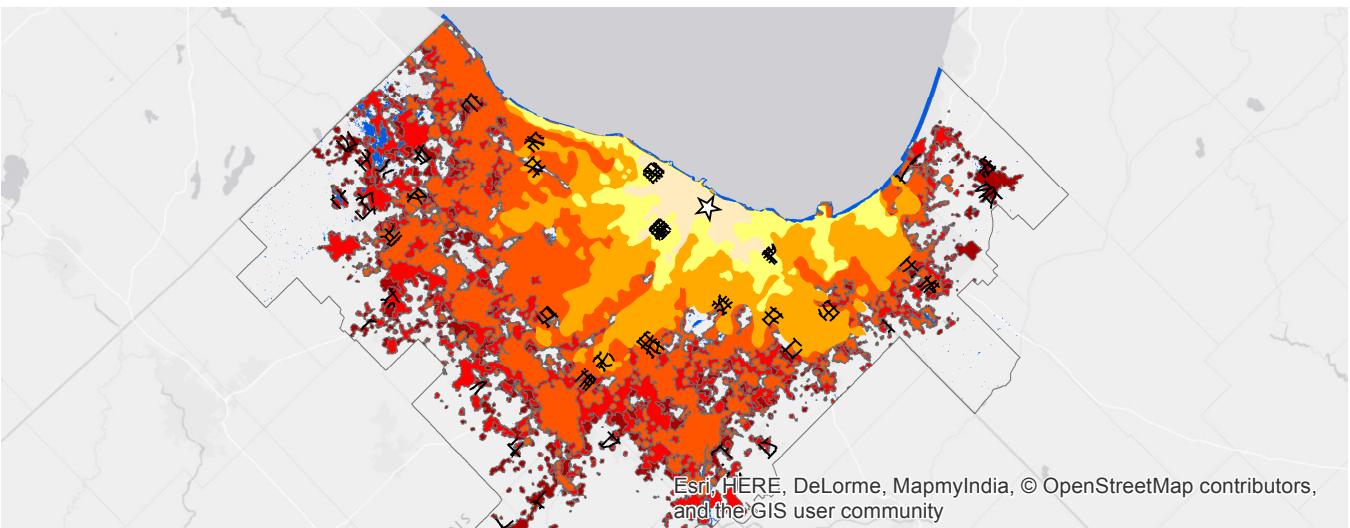

1893

1945

1967

1989

2001

2014

Esri, HERE, DeLorme, MapmyIndia, © OpenStreetMap contributors, and the GIS user community

## Chicago, USA 1893-2014

- 1893
- 1945
- 1967

- 1989
- 2001
- 2014

Arterial Roads

- ★ CBD
- Study area
- Water
- No data